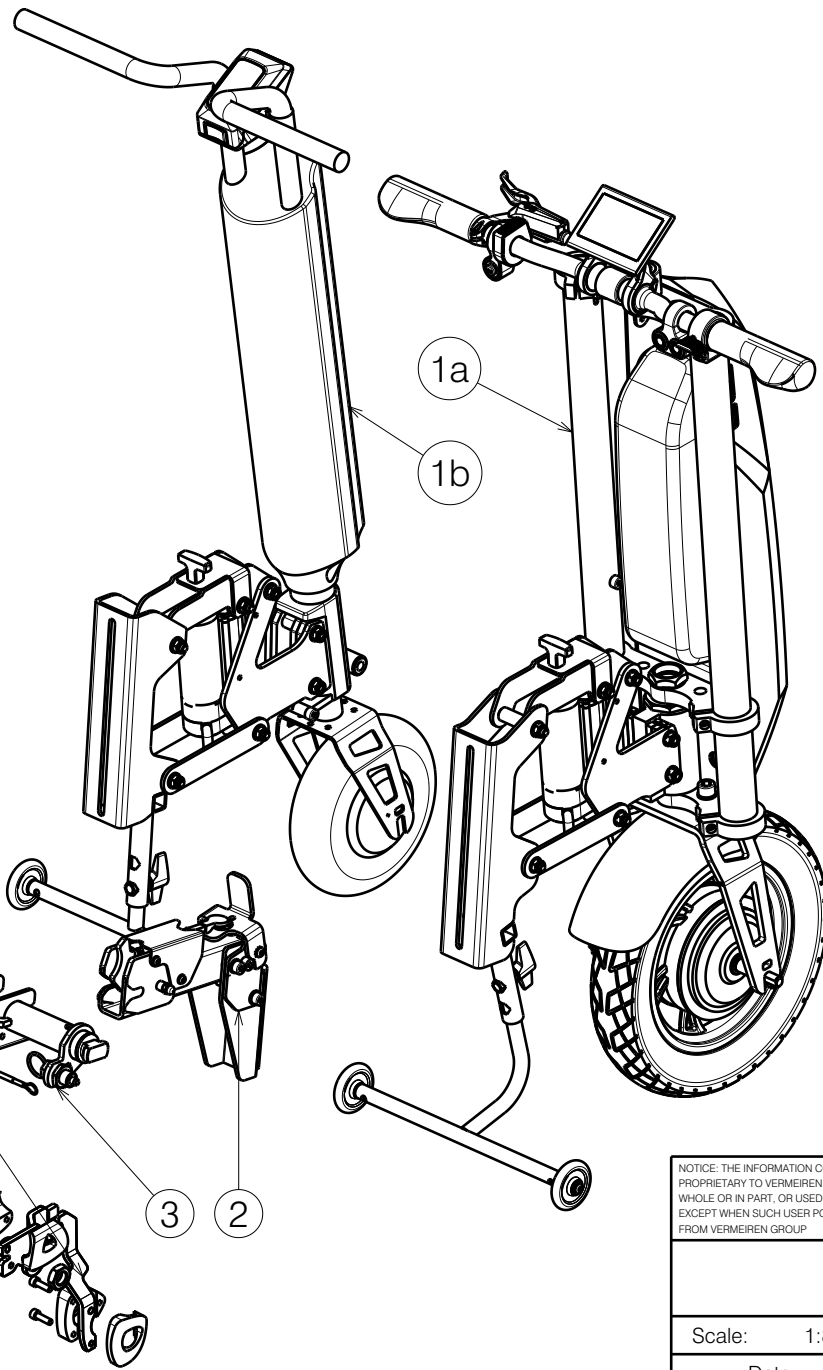

Article	Name	Plan	TRIGO T/S (frame width)	Article
2905654	Bar for frame size 38	P00105592	38	2905654
2908354	Bar for frame size 39 V500	P00106415	1	2908354
2905754	Bar for frame size 40	P00105594	1	2905754
2905854	Bar for frame size 42	P00105596	1	2905854
2905954	Bar for frame size 44	P00105598	1	2905954
2906054	Bar for frame size 46	P00105600	1	2906054
2906154	Bar for frame size 48	P00105602	1	2906154
2908454	Bar for frame size 50 V500	P00106417	1	2908454
			V500 (frame width)	
			38	
			1	
			39	
			40	
			1	
			42	
			1	
			44	
			1	
			46	
			1	
			48	
			1	
			50	
			1	

No.	Plan	Article	Qty
1a	A00121238	BLUMIL SPORT	1
1b	A00121994	BLUMIL GO	1
2	E00115652	CONNECTOR	1
3	E00121241	BAR	1
4a	E00106430	ATT. TRIGO T/S	1
4b	E00106939	ATT. V500	1

NOTICE: THE INFORMATION CONTAINED ON THIS DRAWING IS PROPRIETARY TO VERMEIREN GROUP AND SHALL NOT BE DISCLOSED IN WHOLE OR IN PART, OR USED FOR ANY DESIGN OR MANUFACTURE, EXCEPT WHEN SUCH USER POSSESSES DIRECT WRITTEN AUTHORISATION FROM VERMEIREN GROUP.

BLUMIL FULL ASSEMBLY				Plan No.
				E00115679/A.1
Scale:	1:8	Drafted	Verified	Confirmed
Date	01.04.2026	01.04.2026	01.04.2026	
Initials	KK	PM	MK	