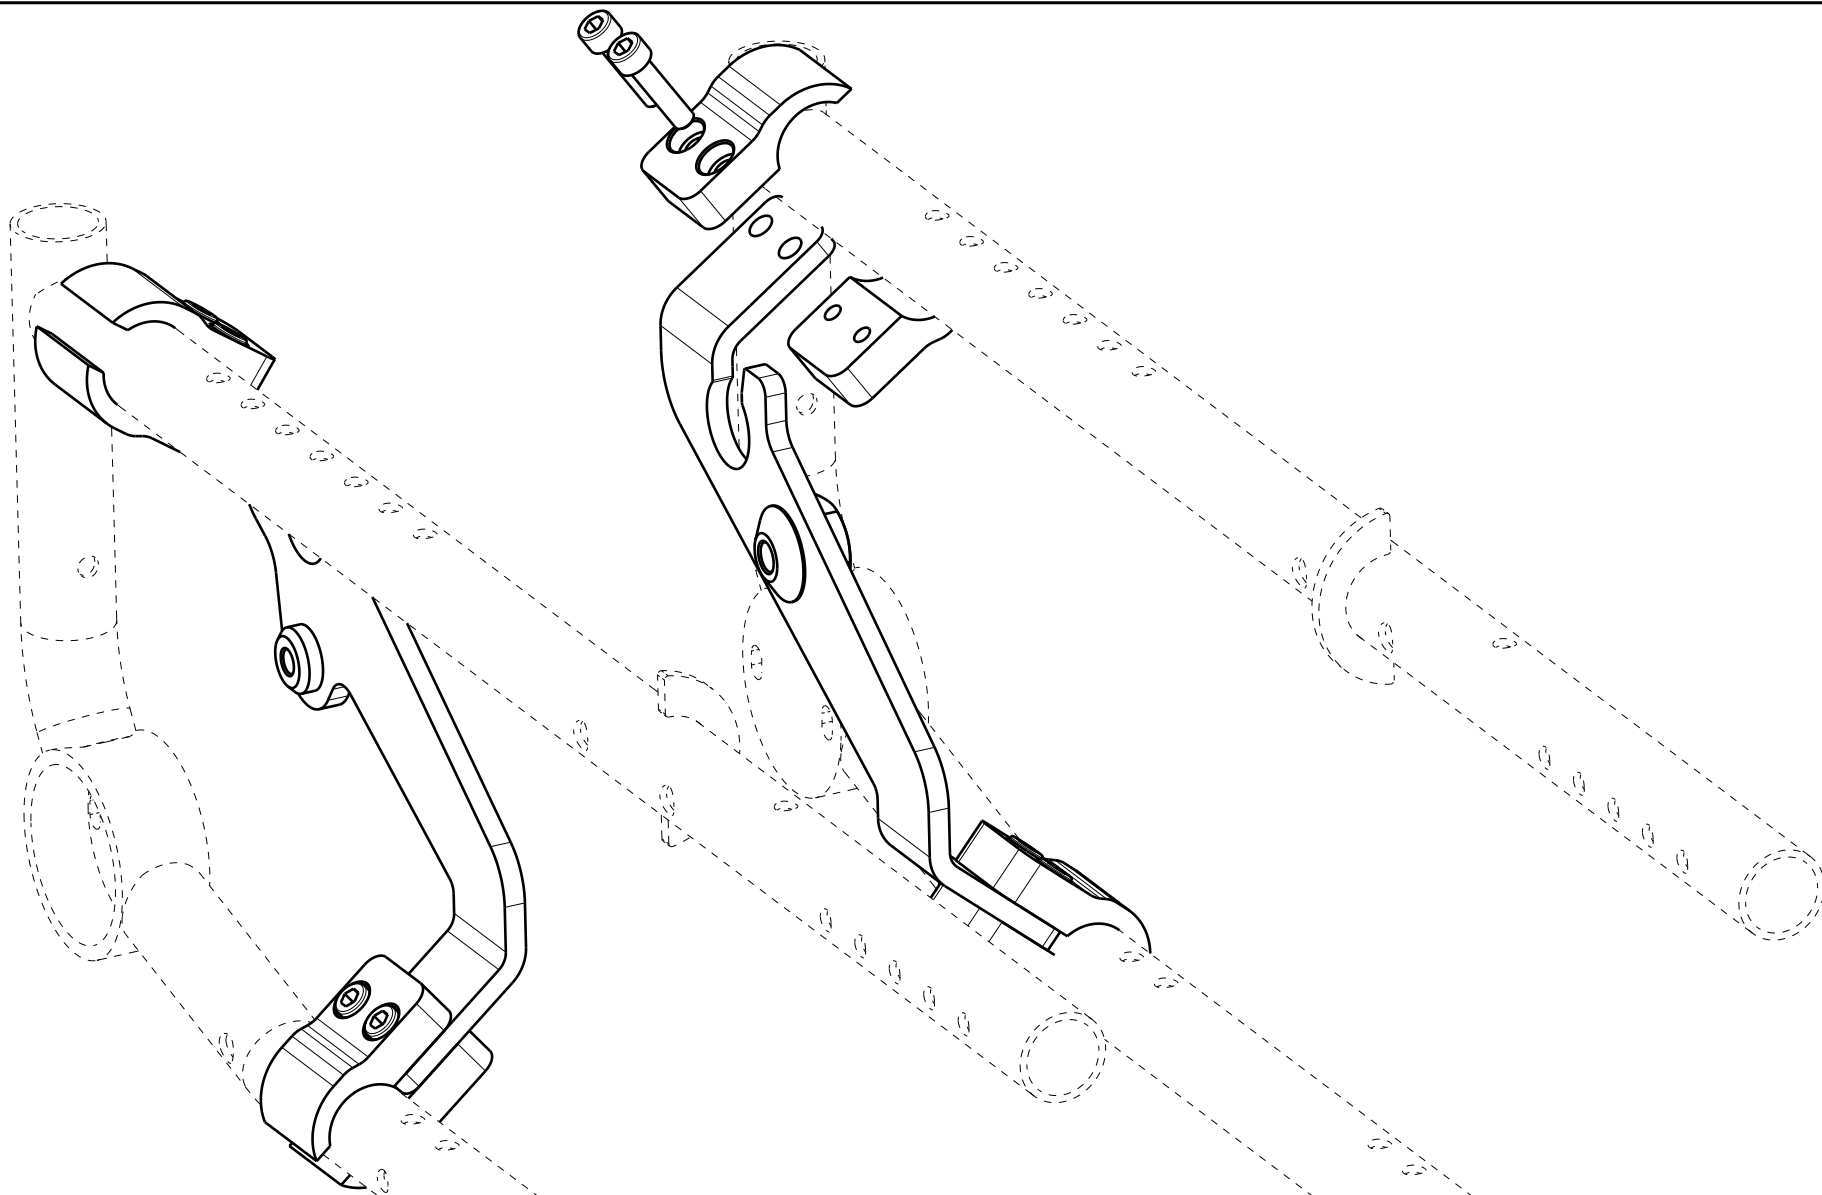

No.	Plan	Article	Qty
1	P00106421	2908654	1
2	P00099037	2908154	1
3	P00100804	GP31854	4
4	P00100805	GP31954	4
5	2996887 M6X25 DIN912 10.9 BLACK	2996887	8
6	P00101834	GP00350	1
7	P00101831	GP00349	1

NOTICE: THE INFORMATION CONTAINED ON THIS DRAWING IS PROPRIETARY TO VERMEIREN GROUP AND SHALL NOT BE DISCLOSED IN WHOLE OR IN PART, OR USED FOR ANY DESIGN OR MANUFACTURE, EXCEPT WHEN SUCH USER POSSESSES DIRECT WRITTEN AUTHORISATION FROM VERMEIREN GROUP.

## ATTACHMENT V500 BLUMIL SPORT/GO

Scale:	1:2	Drafted	Verified	Confirmed
Date	05.06.2025	05.06.2025	05.06.2025	05.06.2025
Initials	KK	PM	TK	

---

Plan No.  
E00106939/A.2

NOTICE: THE INFORMATION CONTAINED ON THIS DRAWING IS PROPRIETARY TO VERMEIREN GROUP AND SHALL NOT BE DISCLOSED IN WHOLE OR IN PART, OR USED FOR ANY DESIGN OR MANUFACTURE, EXCEPT WHEN SUCH USER POSSESSES DIRECT WRITTEN AUTHORISATION FROM VERMEIREN GROUP.

### ATTACHMENT V500 BLUMIL SPORT/GO

Scale:	1:2	Drafted	Verified	Confirmed
Date	05.06.2025	05.06.2025	05.06.2025	05.06.2025
Initials	KK	PM	TK	

---

Plan No.  
E00106939/A.2