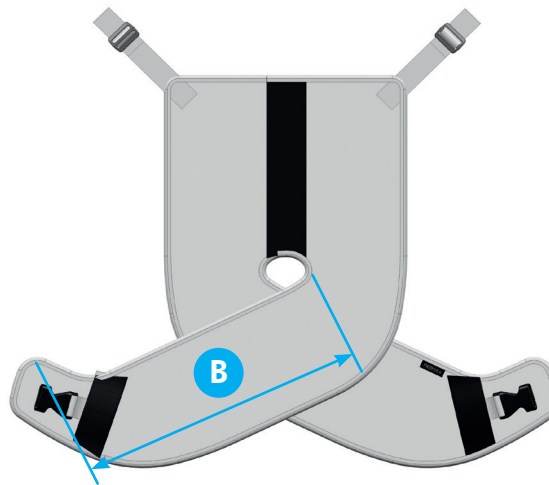

B	Size
>24 cm	XS
25-26 cm	S
27-32 cm	M
33-39 cm	L
40-46 cm	XL

HOW TO MEASURE?

Neo 20.05 Shoulder harness

Neo 20.06 Linked shoulder harness

Measure the total length from **top of the shoulder to the elbow base** and report this dimension to the table below to find the right size.

A	Size
25-30 cm	S
31-37 cm	M
38-40 cm	L
41-45 cm	XL

HOW TO MEASURE?

Neo 30.01 2 points hip belt
Neo 30.02 4 points hip belt

Measure the pelvis width and report this dimension to the table below to find the right size.

A	Size
25-33 cm	XS
31-40 cm	S
39-52 cm	M
48-65 cm	L

HOW TO MEASURE?

Neo 30.03 Abduction control

Measure the distance from the seating surface to the outer part of the thigh as shown on the picture, and report this dimension to the table below to find the right size.

B	Size
17-24 cm	XS
24-26 cm	S
27-32 cm	M
33-38 cm	L

HOW TO MEASURE?

Neo 40.01 Calf band

Measure the distance between the footrest main tubes, and report this dimension to the table below to find the right size.